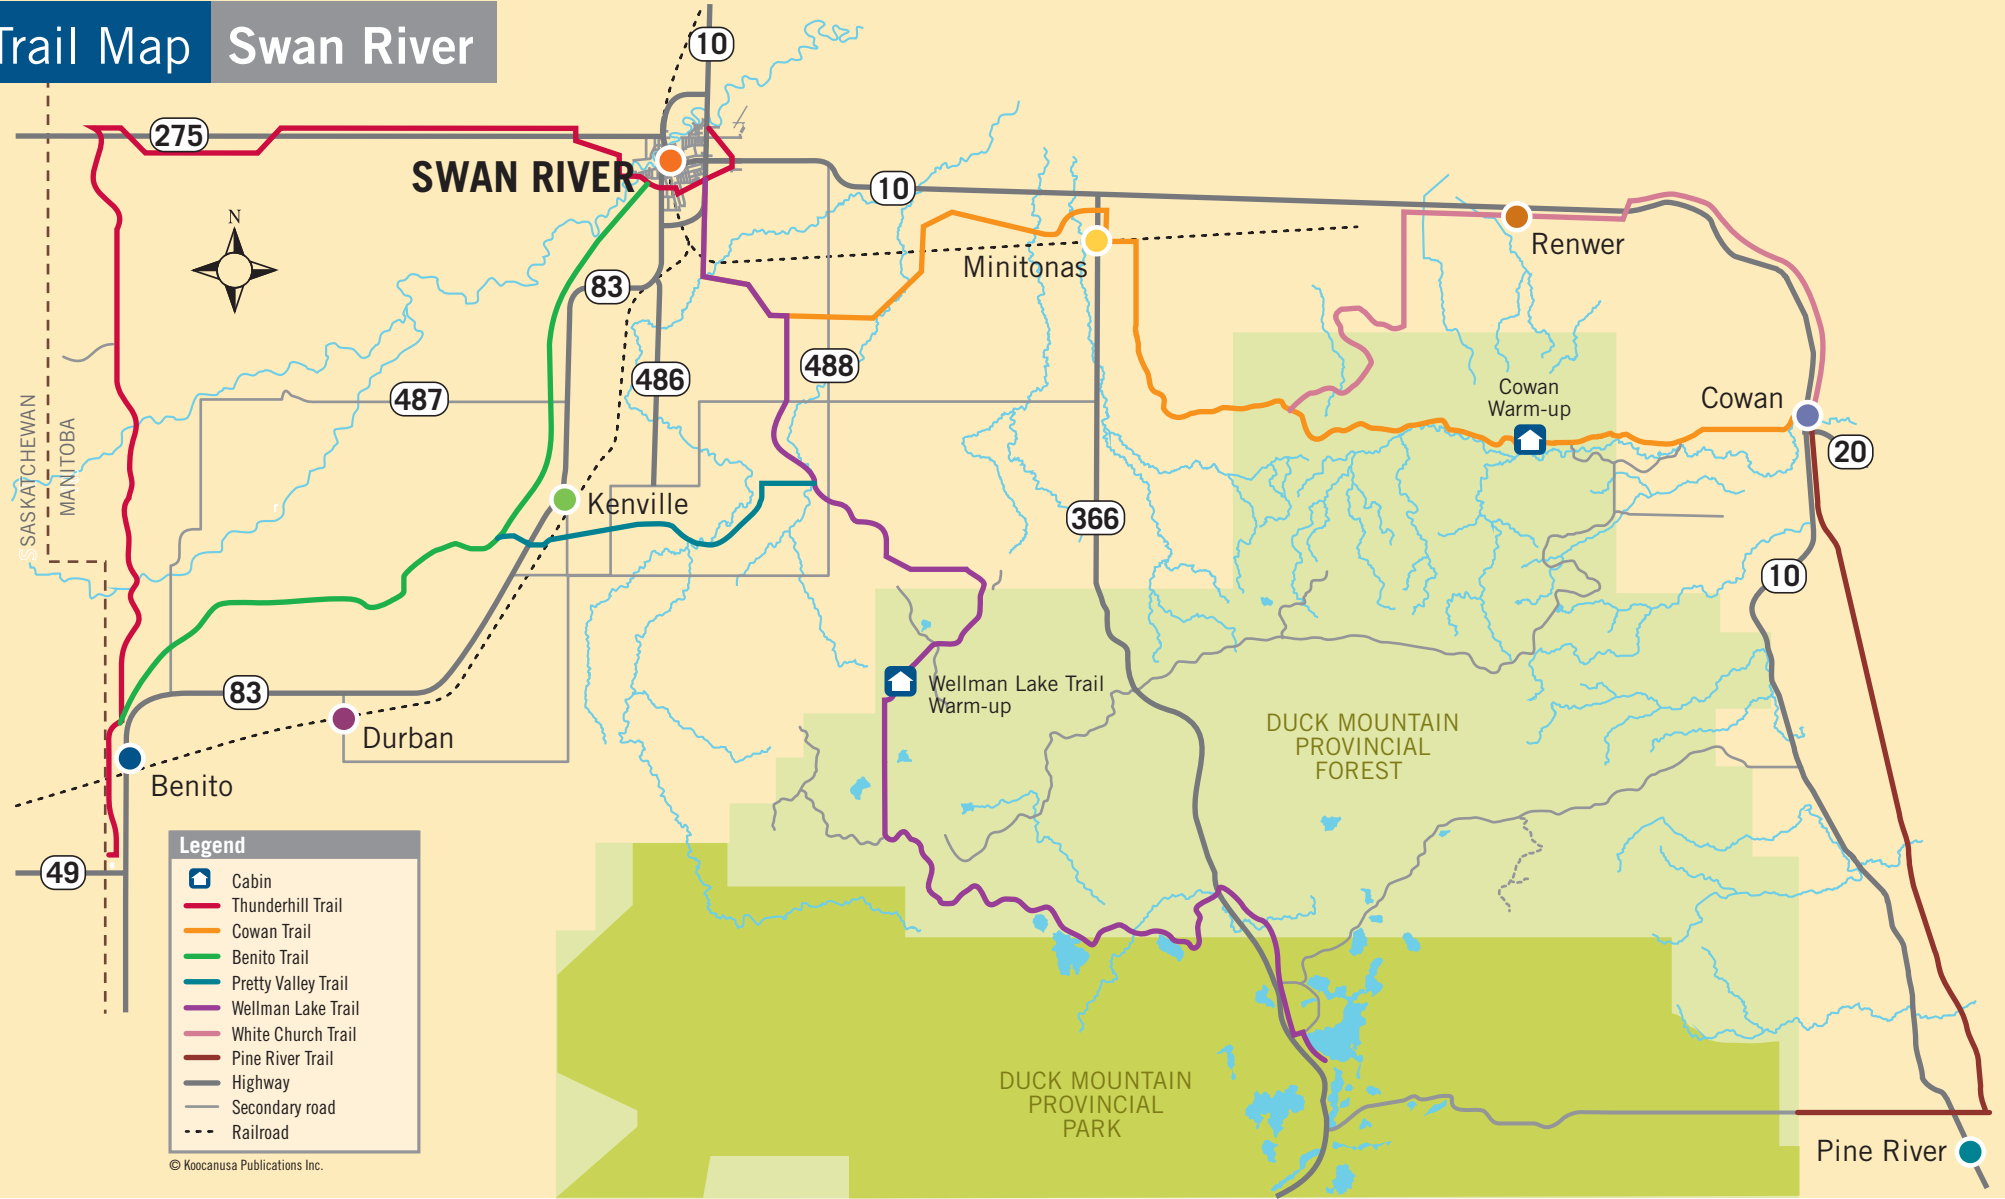

Trail Map Swan River

Legend

- Cabin
- Thunderhill Trail
- Cowan Trail
- Benito Trail
- Pretty Valley Trail
- Wellman Lake Trail
- White Church Trail
- Pine River Trail
- Highway
- Secondary road
- Railroad