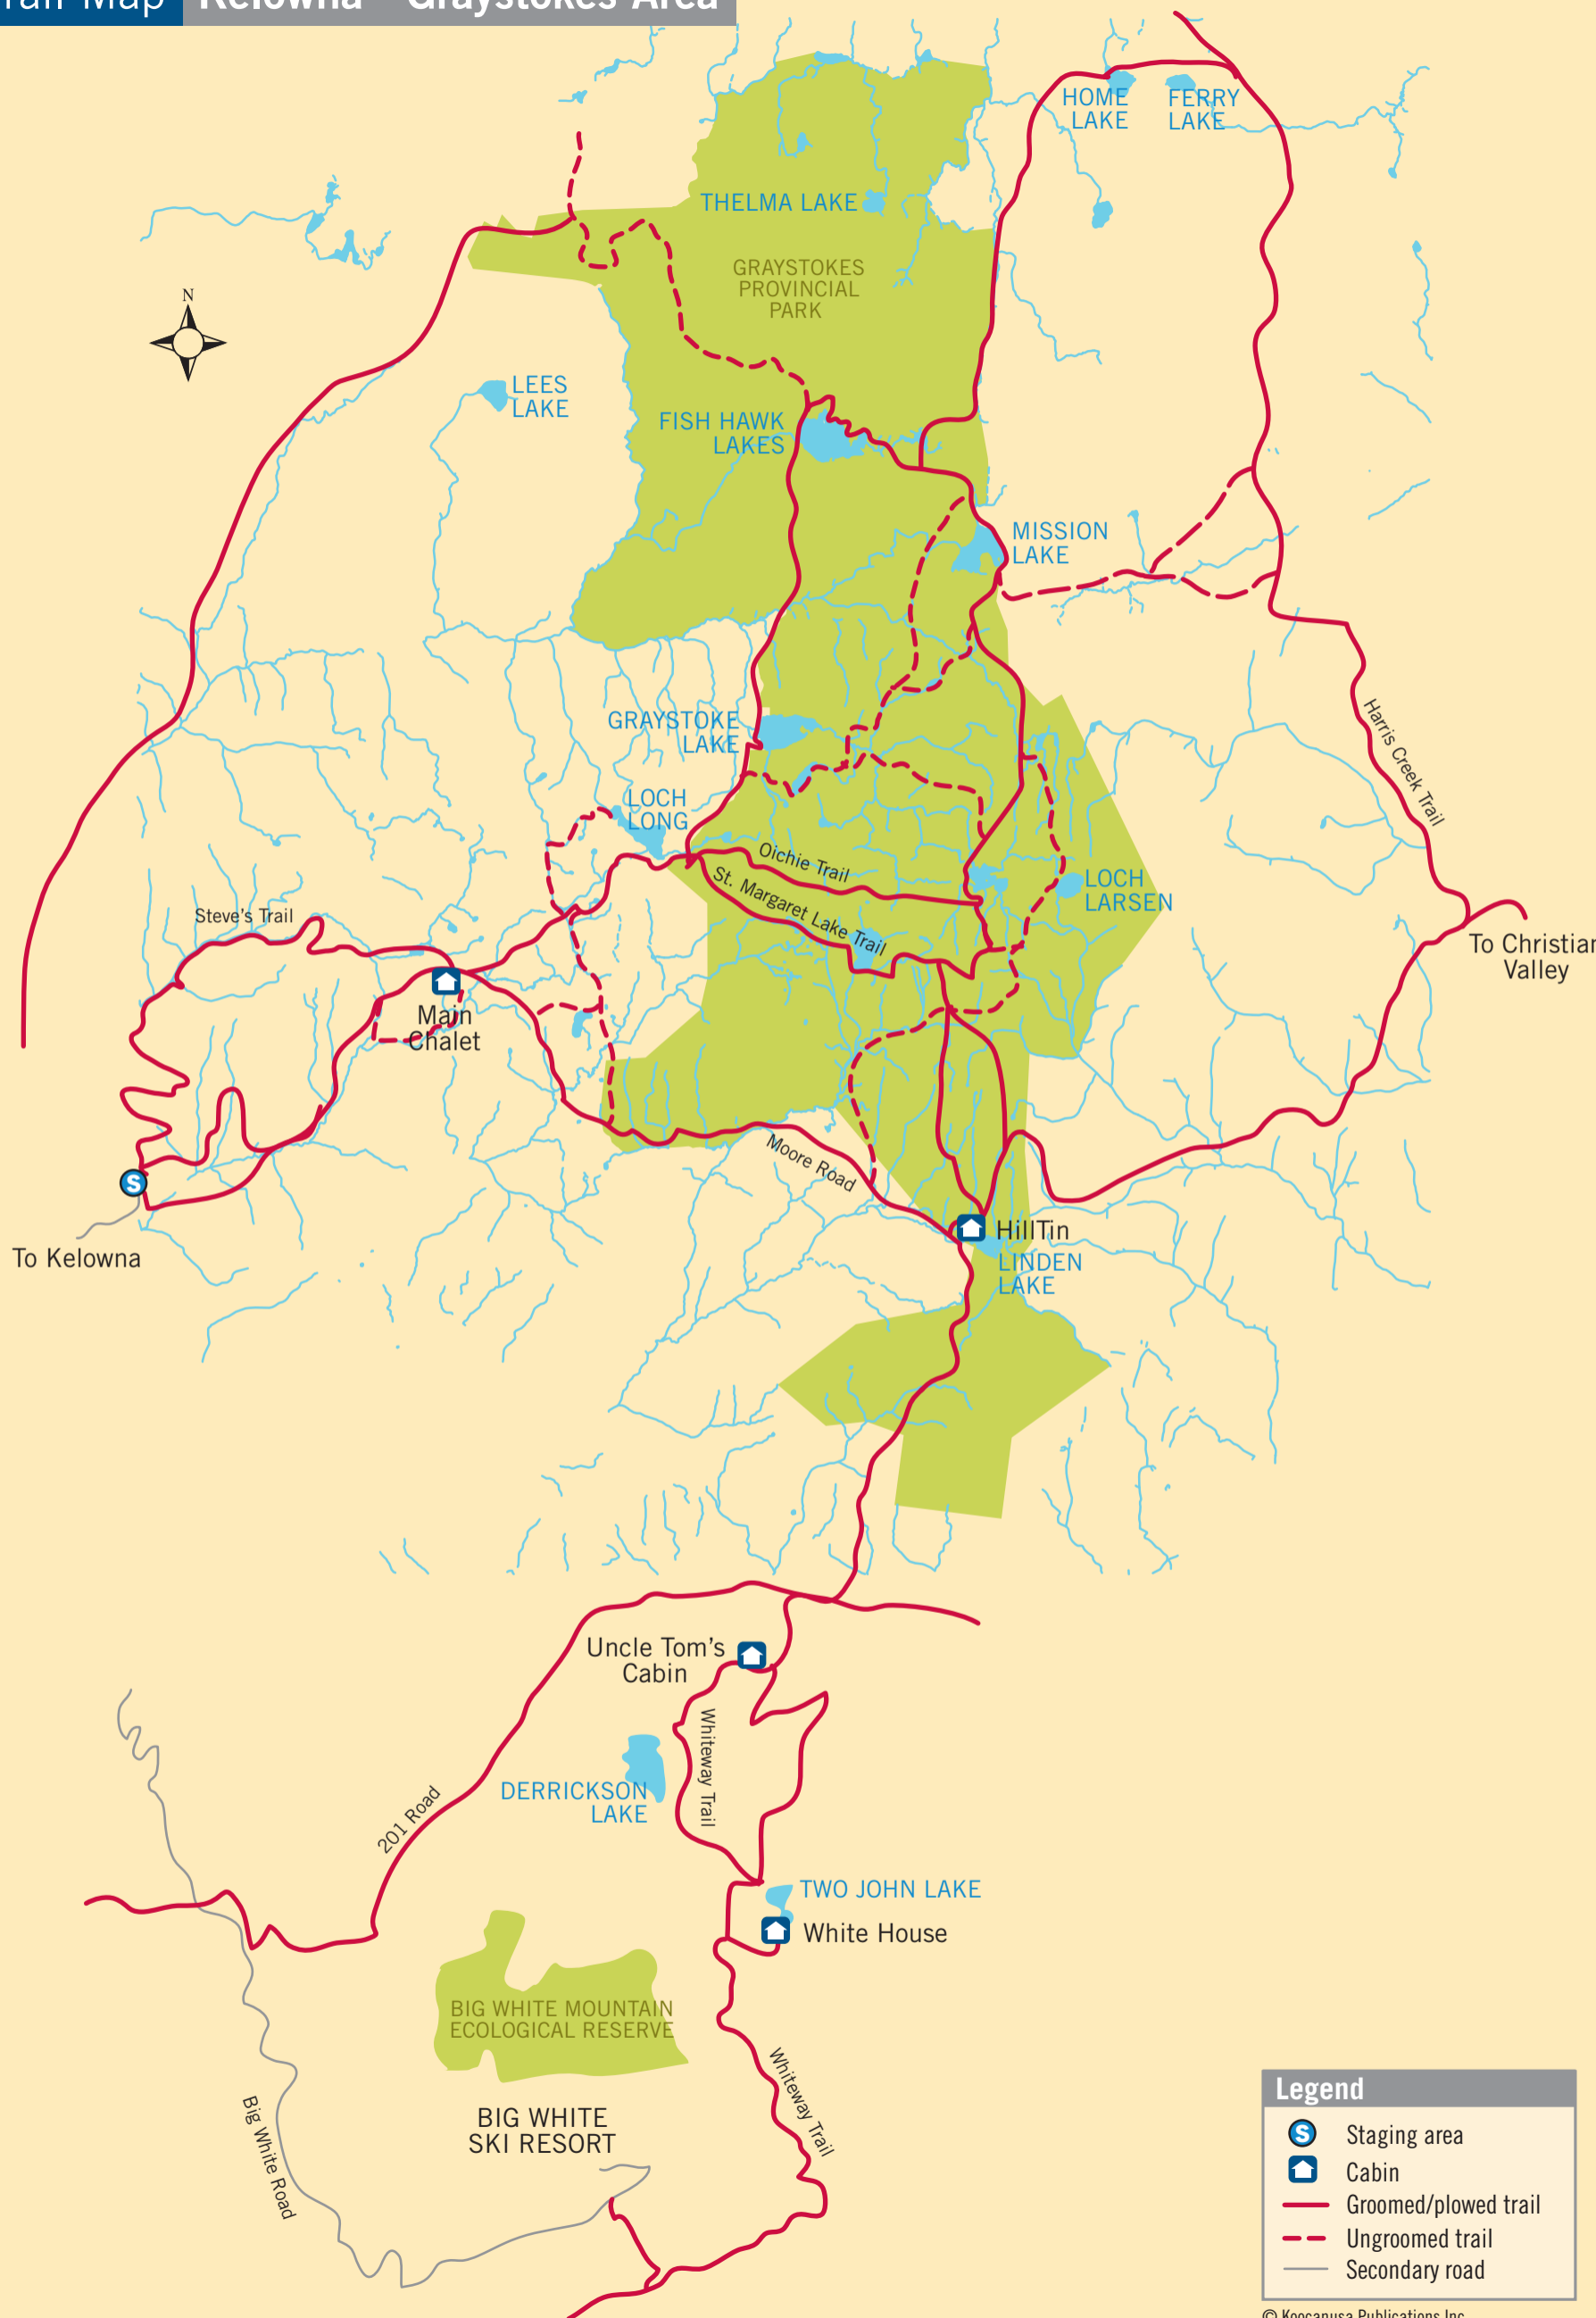

Trail Map Kelowna - Graystokes Area

Legend

- Staging area
- Cabin
- Groomed/plowed trail
- Ungroomed trail
- Secondary road